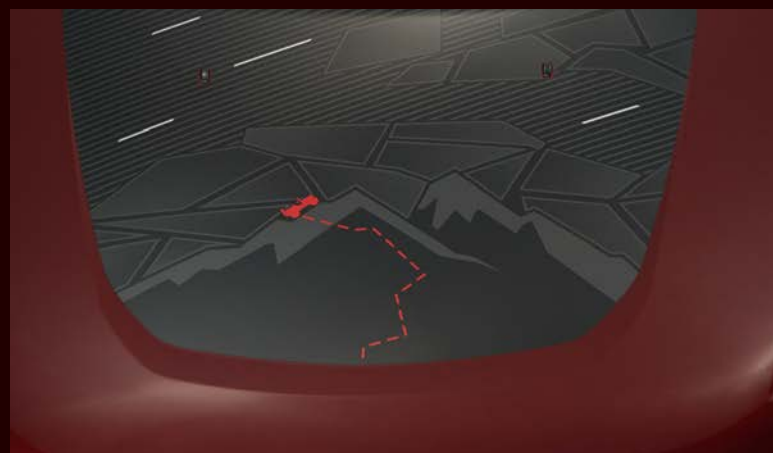

Hood Decal - Trail

KLI000077AA

- Trail decal theme
- Specially designed for your Jeep® Meridian hood profile