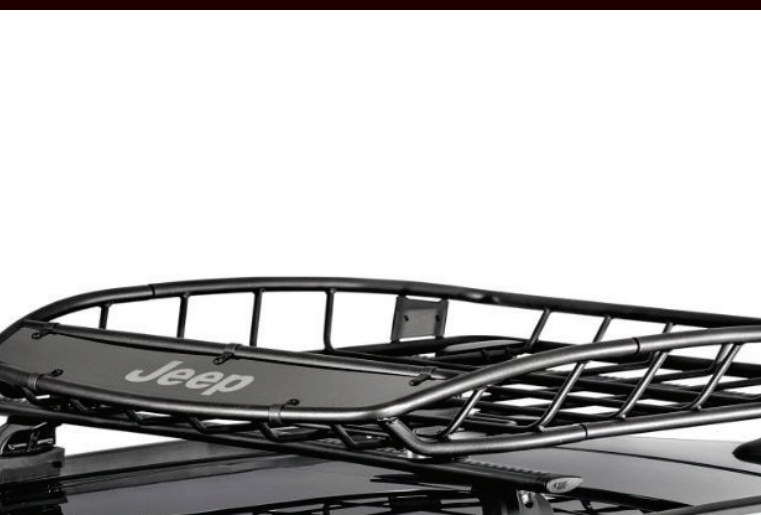

Roof Basket

KTCCAN859

- Outfit your vehicle with this canyon version roof cargo basket from Thule to increase your cargo hauling capacity on the trail
- It features a generous capacity as well as a low profile, aerodynamic design, and the Jeep® logo
- Dimensions: 44" x 39" x 6-1/2"
- Integrated wind fairing and a low profile design help air flow over your cargo
- Cross bars are required for installation
- Maximum load capacity is 68 Kgs
- Use with Cargo Net 82209422AB, sold separately