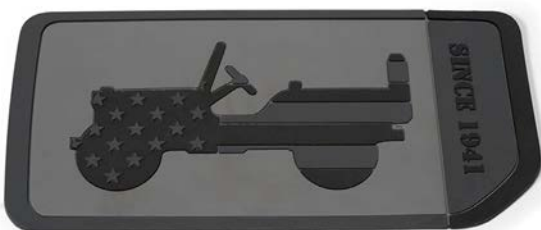

Alloy Wheel Center Cap

K1LB77SZ0AC

- Update your wheels with a set of genuine OEM chrome Jeep® logo center caps

Anti Slip Mat

INDM0001036

- Jeep® Willys nonslip mat is great for placing mobile phone, sunglasses, wallet, keys, etc.
- It prevents items kept on dashboard from falling /sliding
- It is re-usable and can be washed when it gets dirty