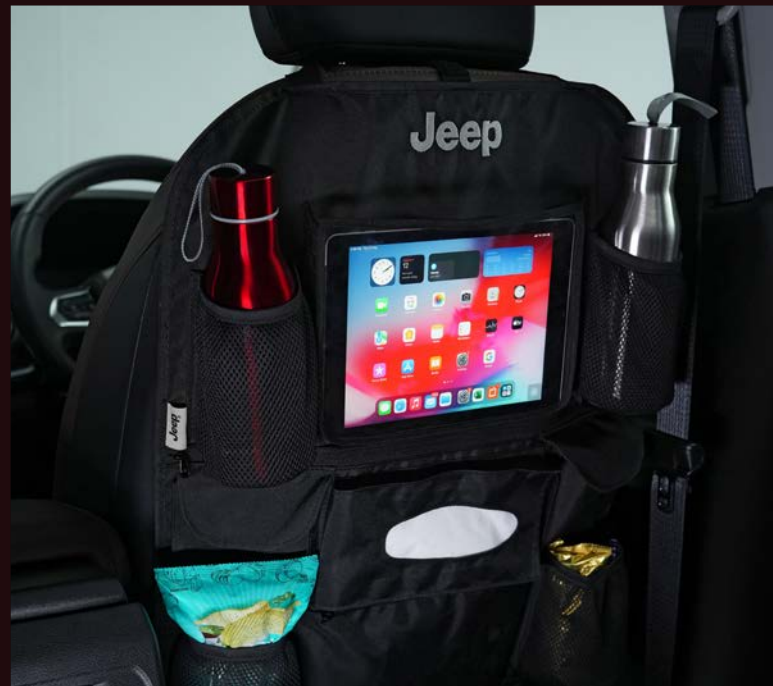

Rear Seat Organiser

INDM0001034

- Jeep® backseat organiser with touch screen tablet holder
 - 4 bottle holder pockets
- 2 zip pockets (Big and small for your valuables)
- 2 pockets for mobile charger and earphones
 - Tissue box holder
- Easy to install with buckle locks
- Easy to fold and store in seat pocket