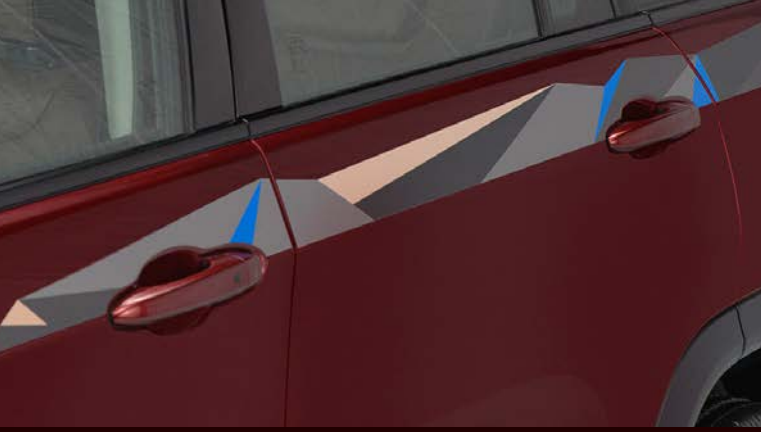

Make the Jeep® Meridian truly your own. Choose from a range of personalization accessories like decals, lights, handles, a key fob cover, and more.

Body Side Decal - Mountains

KLI000078AA

- Mountain decal theme
- Specially designed for your Jeep® Meridian side profile
- Comes in a set of LH and RH