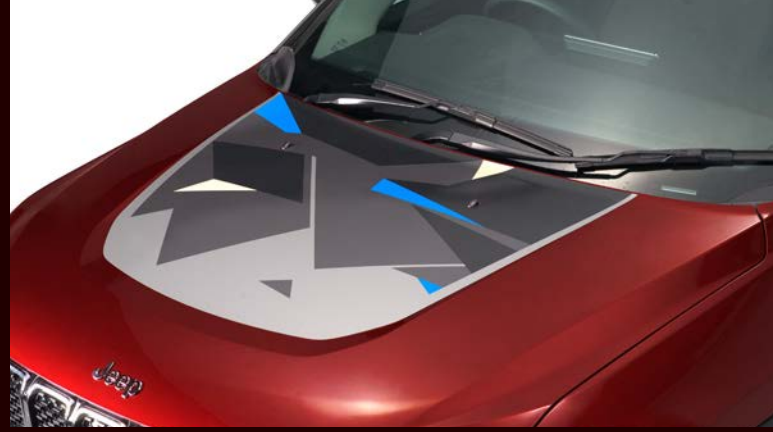

Make the Jeep® Meridian truly your own. Choose from a range of personalization accessories like decals, lights, handles, a key fob cover, and more.

Body Side Decal - Mountains

KLI000078AA

- Mountain decal theme
- Specially designed for your Jeep® Meridian side profile
- Comes in a set of LH and RH